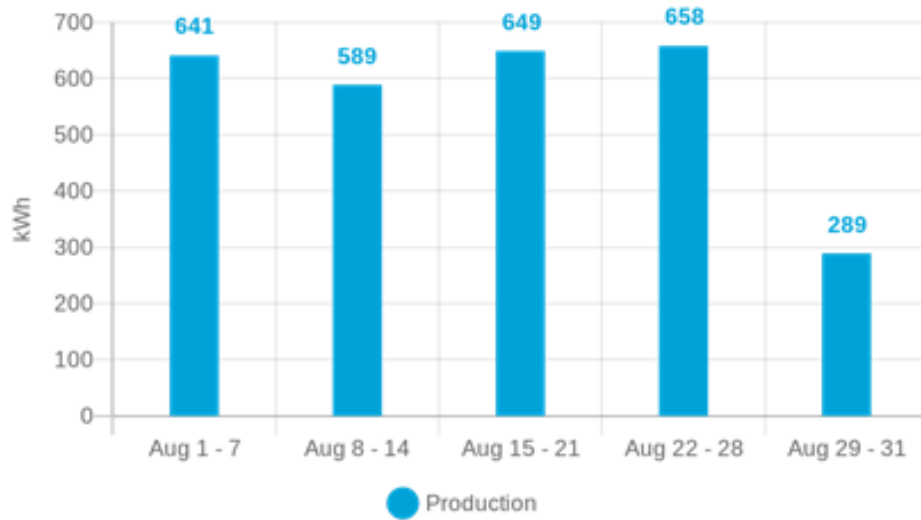

 Produced

2.8 MWh

9% lower*

5 Aug : 105.7 kWh

Maximum production day

Get consumption monitoring to track your energy needs

[Order now](#)

 Carbon offset

2.00 tons

Offset equivalent to **34 Trees**

 Year-to-date production

23 MWh

360.2 MWh

Lifetime production

Get grid independence with Enphase

[Add Storage](#)